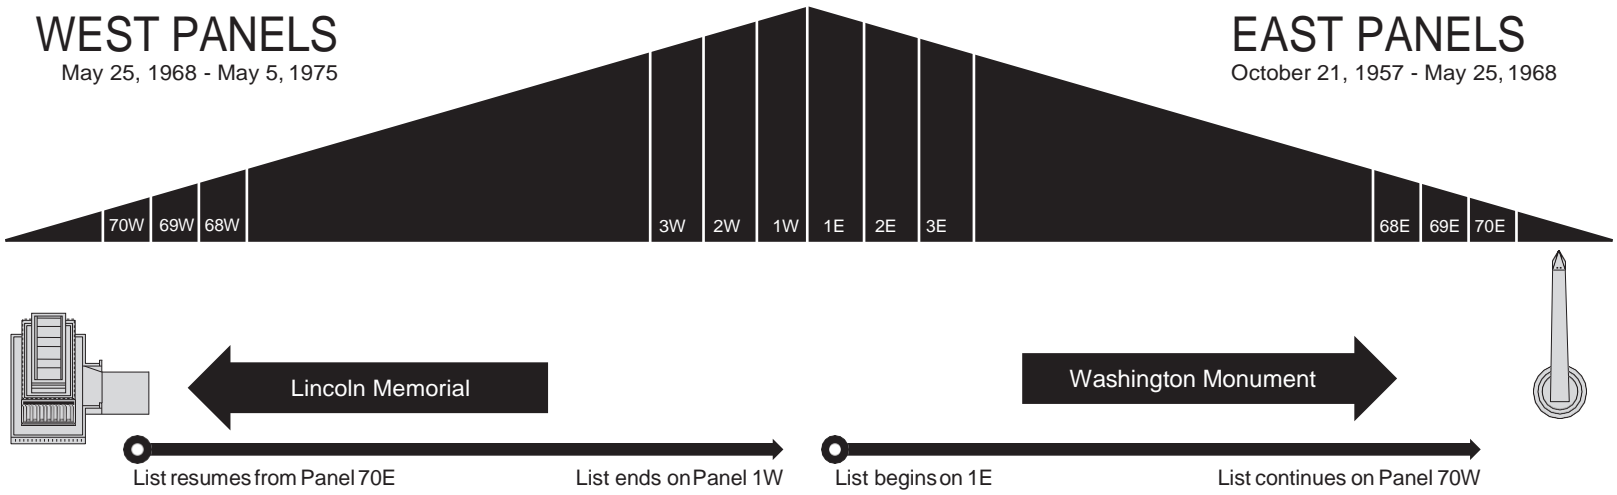

MEMORIAL DESIGN AND ARRANGEMENT OF NAMES

WEST PANELS

May 25, 1968 - May 5, 1975

EAST PANELS

October 21, 1957 - May 25, 1968

The Vietnam Veterans Memorial in Washington, D.C. is 246 feet, nine inches long in both east and west directions. It is made of 148 panels. 140 panels are numbered and there are four blank at each end. Panel numbers are on the bottom of every panel. Names are arranged in order of date of casualty and alphabetically on each day, beginning at the center with panel 1E (under 1959), down panel 1E, then moving right towards 70E, then 70W towards the center, and ending in the middle on 1W. The first and last casualties are side by side at the apex of the Memorial.

Line numbers count down from the top of each panel. On the edge of every panel are white dots every 10 lines. Count down 4 dots and you're on line 40.

Each name is preceded (on the West Wall) or followed (on the East Wall) by a symbol designating status.

◆ The diamond symbol denotes that the service member's death was confirmed.

+ Those whose names are designated by the cross symbol were in missing or prisoner status at the end of the war and remain missing and unaccounted for. In the event a service member's remains are returned or otherwise accounted for, the diamond symbol is superimposed over the cross.